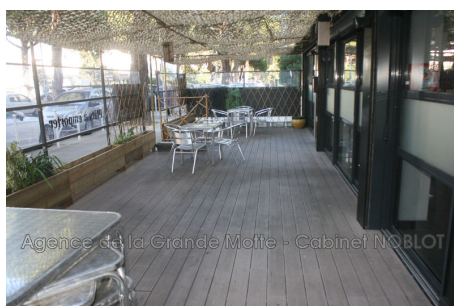

General condition : excellent

Features :

TERRACE

Fonds
de
commerce

Agence de la Grande Motte - Cabinet NOBLOT

6521 La Grande-Motte

Downtown - Business premises of a local converted into a restaurant, including: -

Ground floor: terrace, dining room 60 seats, bar, kitchen of 180 m² - floor:

apartment P2 of 52 m² - Excellent condition - Price: 89 600 €

Document non contractuel

07/05/2024 - Prix T.T.C

Agence de la Grande Motte - Cabinet NOBLOT