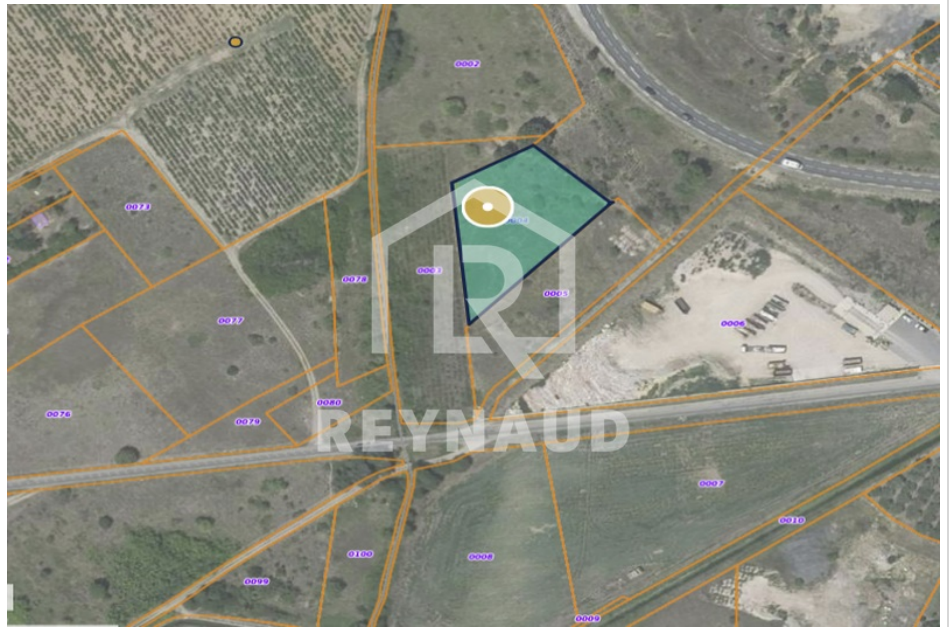

6 000 €

Contact agency

REYNAUD Immobilier

7, boulevard Gambetta

34800 Clermont-l'Hérault

04 67 96 08 92 / reynaud.immo@wanadoo.fr

For sale agricultural land

Surface : 2300 m²

Agricultural land 2018.283 Saint-André-de-Sangonis

SAINT ANDRE DE SANGONIS: AGRICULTURAL LAND of approximately 2300m².

Price: €6,000 fees charged to the seller. View all of our properties on our website.