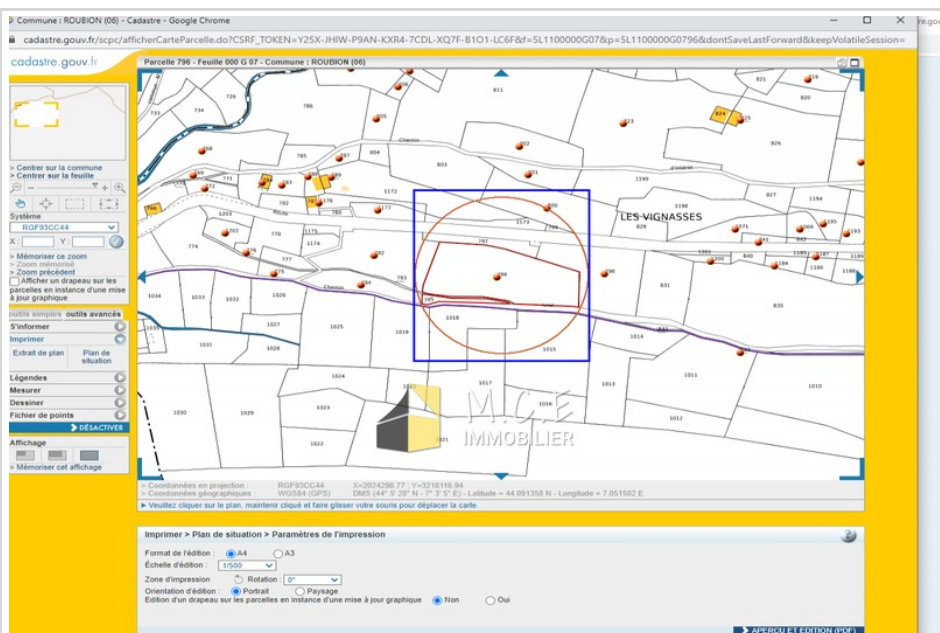

Field appearance : trees

Exposition : Sud est

View : Montagne

Features :

Absolute calm, Isolated

Land 4187 Roubion

NON-CONSTRUCTIBLE land located in Roubion in a very quiet area.

Fees and charges :