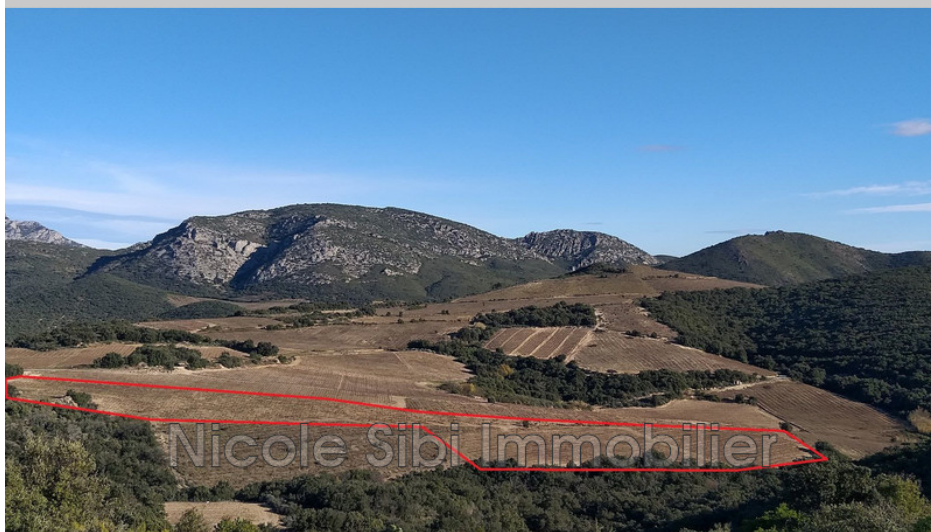

19 500 €

Contact agency

Nicole Sibi Immobilier

32 Rue Principale

66130 Corbère

04.68.80.30.62 / sibi.nicole@orange.fr

For sale agricultural land

Surface : 21183 m²

Field appearance : Slightly sloping

Exposition : Sud

View : Montagne

Features :

Absolute calm

Agricultural land 566 Rasiguères

For lovers of nature and tranquility, agricultural land in one piece of approximately 21183 m², largely composed of muscat-type vines in full production, slightly steep, accessible by tarmac road and dirt road. (Electricity at 150 m)