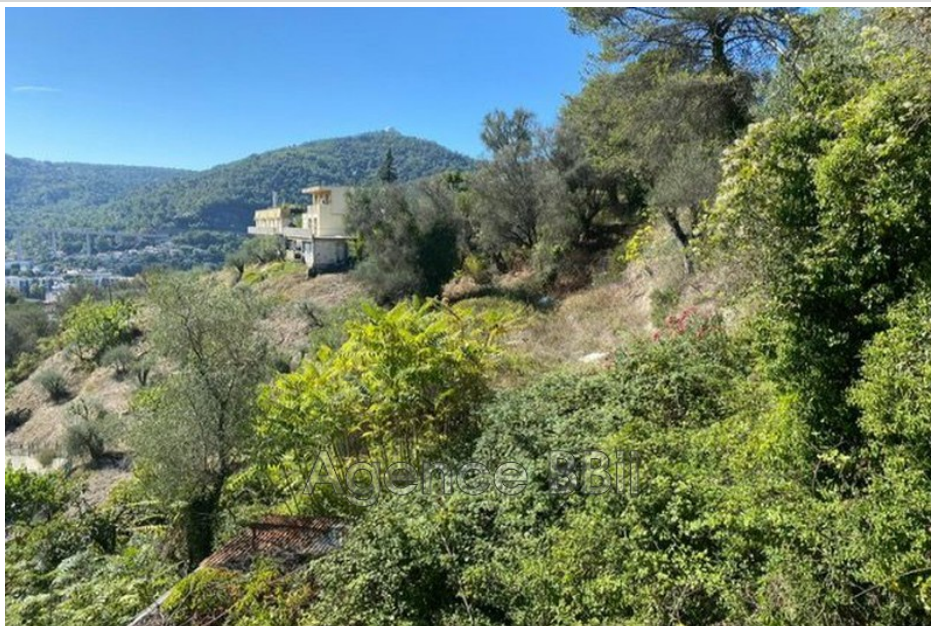

View : Dégagée

Features :

CALM

Land 8122 Nice

NICE: Land of 1800 m<sup>2</sup>, plank area 300 m<sup>2</sup>

Fees and charges :

283 000 € fees included

Document non contractuel