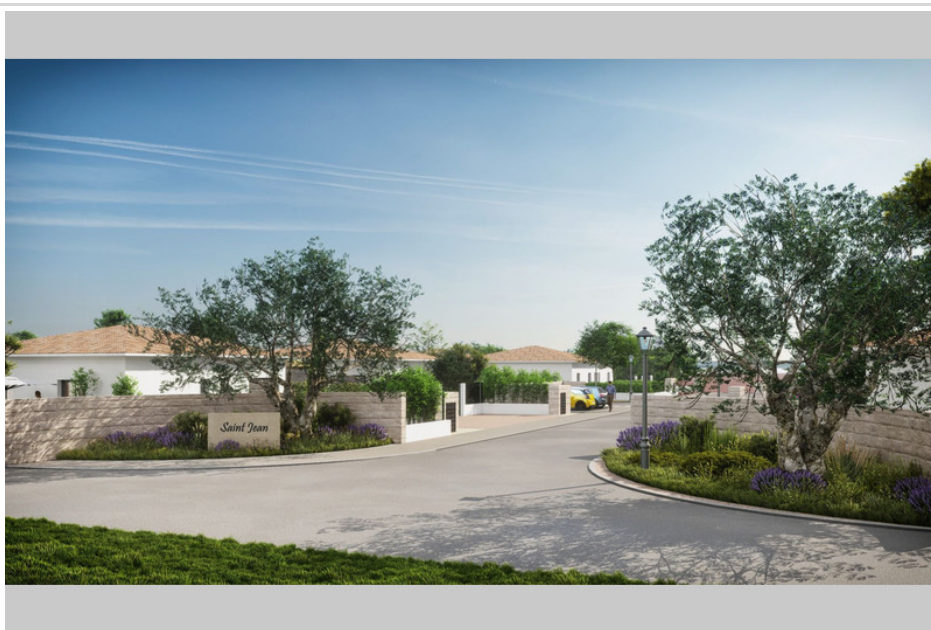

## Land Murles

Exclusive to Acanthe Immobilier. This building plot of 200 m<sup>2</sup>, perfectly serviced and free of builders, represents an opportunity in the district of Saint Jean in Murles.

Located in a green and peaceful setting, this land offers exceptional construction potential for a personalized and tailor-made detached house. Price: €305,000 -