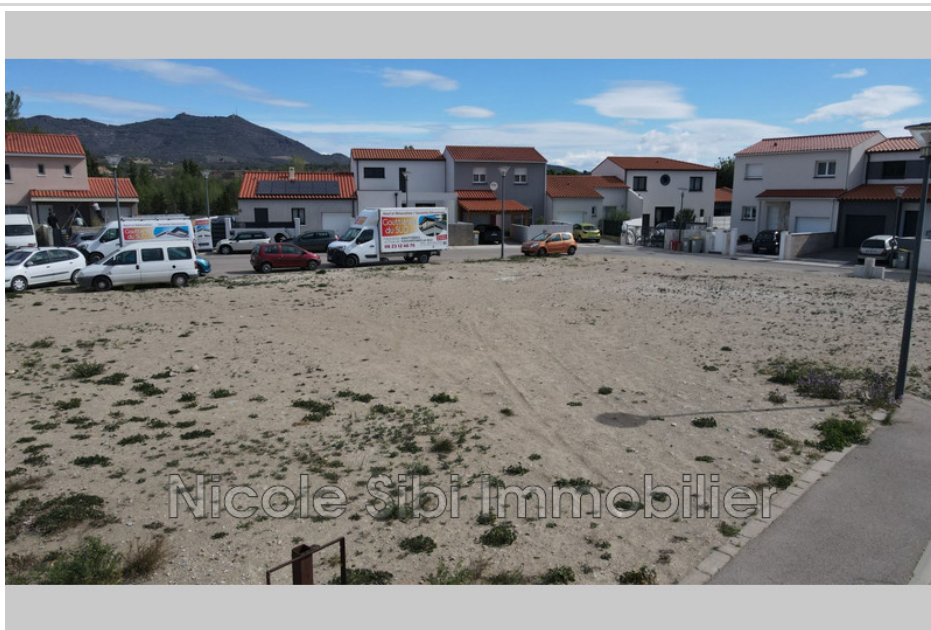

123 000 €

Contact agency

Nicole Sibi Immobilier

32 Rue Principale

66130 Corbère

04.68.80.30.62 / sibi.nicole@orange.fr

For sale land

Surface : 591 m²

Field appearance : flat

Exposition : Sud ouest

View : Citadine

Features :

CALM, Building-estata, Marked

Land 638 Millas

You

Fees and charges :