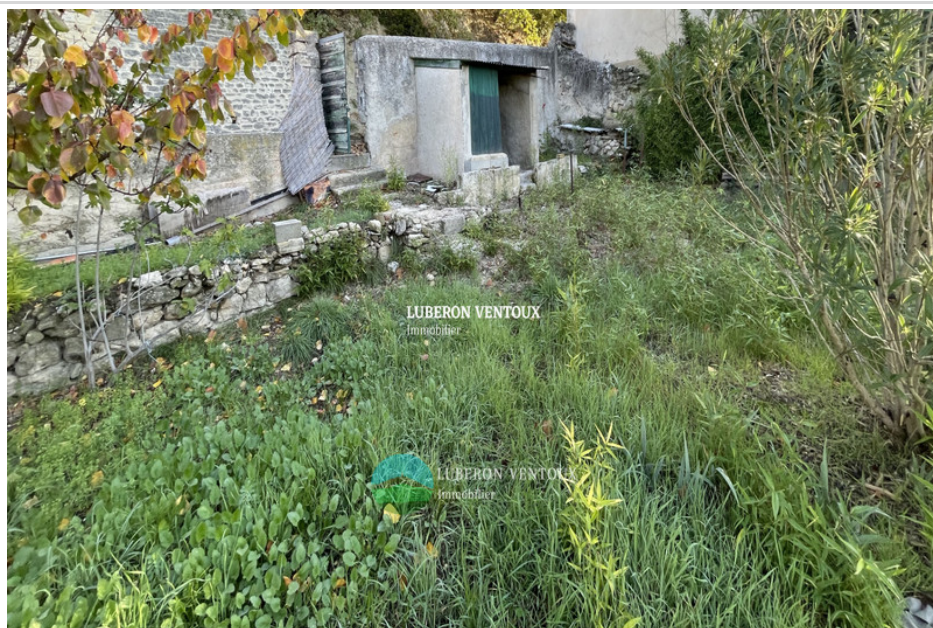

Terrains constructible 30738 Mazan

Exclusively Luberon Ventoux Immobilier de Mazan You want to build a single-storey house in the immediate vicinity of shops. Come and discover this building plot of approximately 450 m². Viabilities to be expected. To see very quickly, rare affair in the village center. For more information, contact the LUBERON VENTOUX IMMOBILIER agency in MAZAN on 04.90.29.50.50.