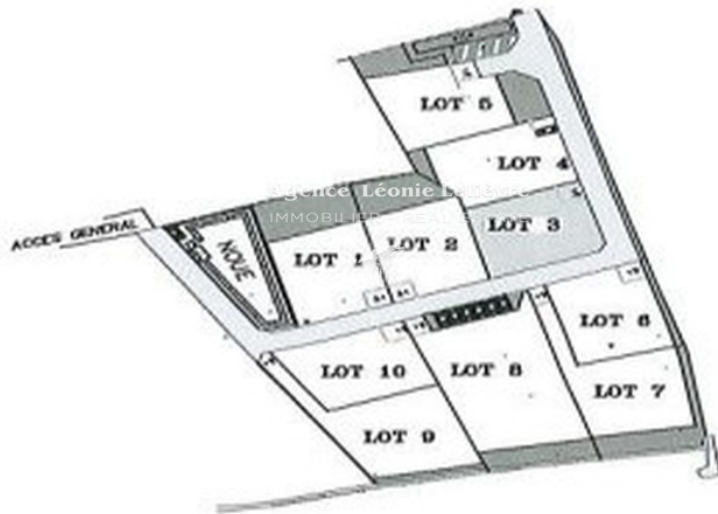

Field appearance : trees

View : Campagne

situation dans le lotissement

Building land 2250 Lorgues

Building land of 501 m² ideally located in the heart of Lorgues. A rare opportunity to build the home of your dreams in a calm and peaceful environment. Viability is already assured with water and electricity connection. An idyllic living environment with a strategic position to enjoy this typically Provençal village, between greenery and amenities. A safe investment for those looking to create lasting real estate assets. Contact us now for more information and to arrange a visit! To enter without delay!