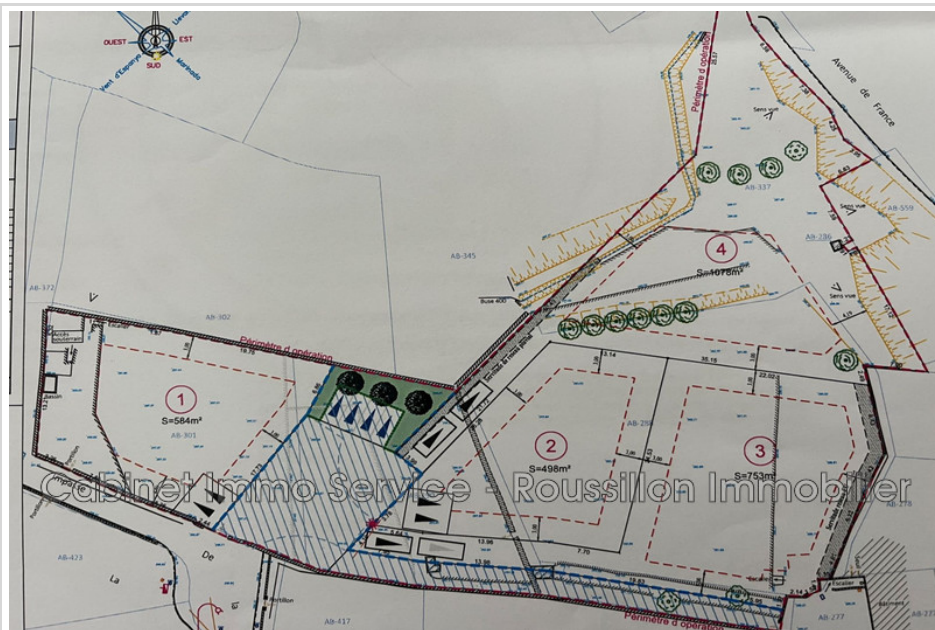

**Field appearance : flat**

**Exposition : Sud est**

**View : Campagne**

**Features :**

CALM, Building-estata

**Land 15103 Le Perthus**

Building land in residential area close to shops on foot. Expected delivery 3rd. quarter 2024.