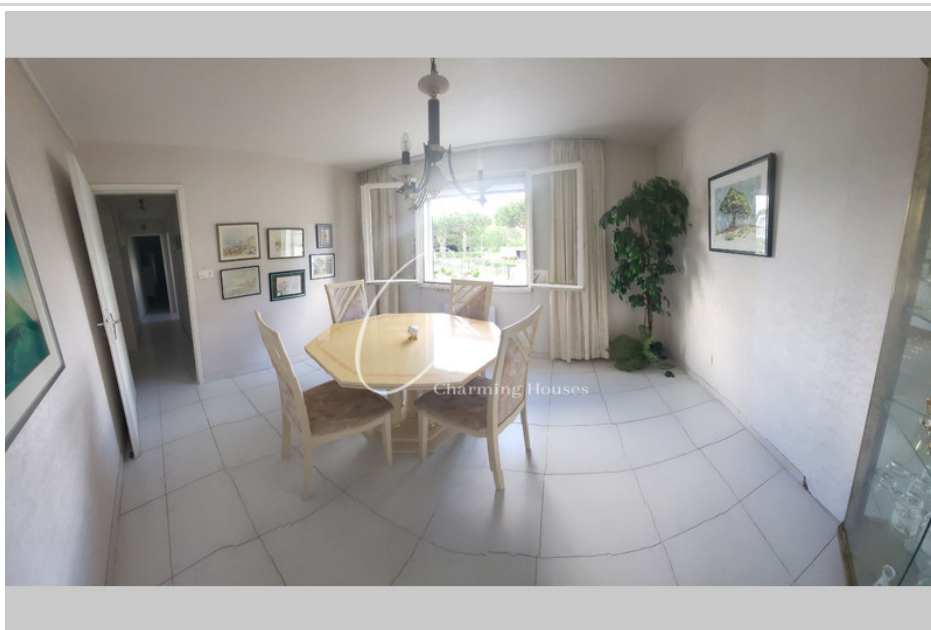

2 rooms

Surface : 36 m²

Surface of the living : 14 m²

Exposition : Ouest

Hot water : Individuelle gaz

Inner condition : a refresh

Building condition : GOOD

Features :

gated, CALM

1 bedroom

1 terrace

1 shower

1 parking

Apartment 1182 La Grande-Motte

One-bedroom apartment located in a quiet area at sunset, with an area of 36 m² with west-facing loggia. Very bright with a large room, 1 bedroom, 1 fitted kitchen, 1 shower room and its toilet. Secure and private parking space. Envisage small works of rafraichissement.